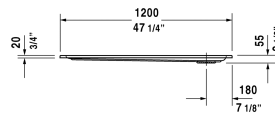

Starck Tubs/Shower trays Shower tray # 720122000000090

| < 47 1/4" Inch > |

Shower tray	Dimension	Weight	Order number
rectangle, cUPC listed, without panel, 1/4" sanitary acrylic			
Colors			
00 White			
Variant			
Shower tray	47 1/4" x 35 3/8" Inch	49.2 lb	720122000000090
Infobox	A grid drain or similar should be used in conjunction with a p-trap under the floor. A 4" grid drain is necessary for shower trays with a 3 1/2" (90 mm) outlet.		
Accessory for shower trays			
Tile flange			790112

All drawings contain the necessary measurements which are subject to standard tolerances. They are stated in inch & mm and are non-binding. Exact measurements, in particular for customized installation scenarios, can only be taken from the finished ceramic piece.