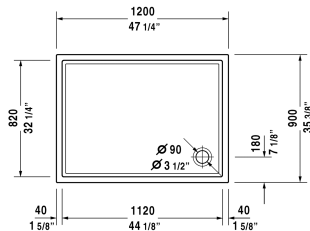

Starck Tubs/Shower trays Shower tray # 720122000000090

| < 47 1/4" Inch > |

Shower tray	Dimension	Weight	Order number
rectangle, cUPC listed, without panel, 1/4" sanitary acrylic			
Colors			
00 White			
Variant			
Shower tray	47 1/4" x 35 3/8" Inch	49.2 lb	720122000000090
Infobox	A grid drain or similar should be used in conjunction with a p-trap under the floor. A 4" grid drain is necessary for shower trays with a 3 1/2" (90 mm) outlet.		
Accessory for shower trays			
Tile flange			790112

All drawings contain the necessary measurements which are subject to standard tolerances. They are stated in inch & mm and are non-binding. Exact measurements, in particular for customized installation scenarios, can only be taken from the finished ceramic piece.